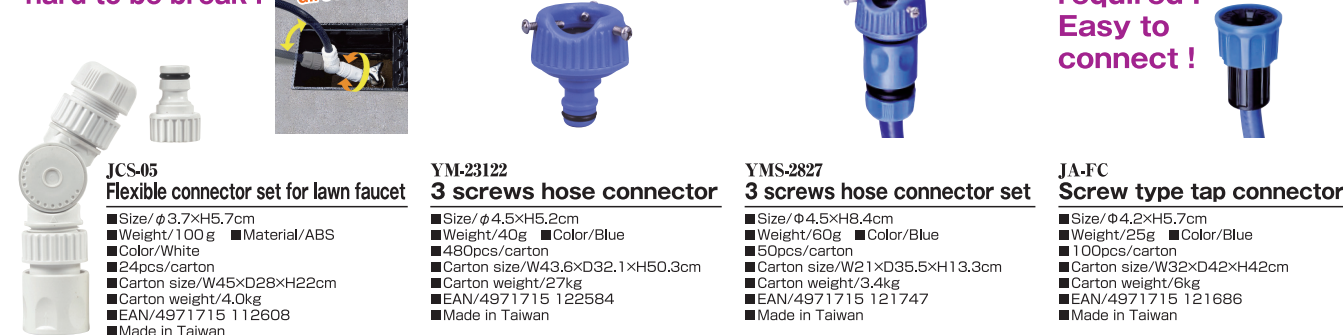

Connector

Make the hose hard to be break!

JCS-05 Flexible connector set for lawn faucet
■ Size/φ3.7xH5.7cm
■ Weight/100g ■ Material/ABS
■ Color/White ■ 24pcs/carton
■ Carton size/W45xD28xH22cm
■ Carton weight/4.0kg
■ EAN/4971715 112608
■ Made in Taiwan

YM-23122 3 screws hose connector
■ Size/φ4.5xH5.2cm
■ Weight/42g ■ Color/Blue
■ 480pcs/carton
■ Carton size/W43.6xD32.1xH50.3cm
■ Carton weight/3.4kg
■ EAN/4971715 122584
■ Made in Taiwan

YMS-2827 3 screws hose connector set
■ Size/φ4.5xH4.2cm
■ Weight/25g ■ Color/Blue
■ 50pcs/carton
■ Carton size/W21xD35.5xH13.3cm
■ Carton weight/3.4kg
■ EAN/4971715 121747
■ Made in Taiwan

JAF-C Screw type tap connector
■ Size/φ4.2xH5.7cm
■ Weight/25g ■ Color/Blue
■ 1000pcs/carton
■ Carton size/W32xD42xH42cm
■ Carton weight/8kg
■ EAN/4971715 121686
■ Made in Taiwan