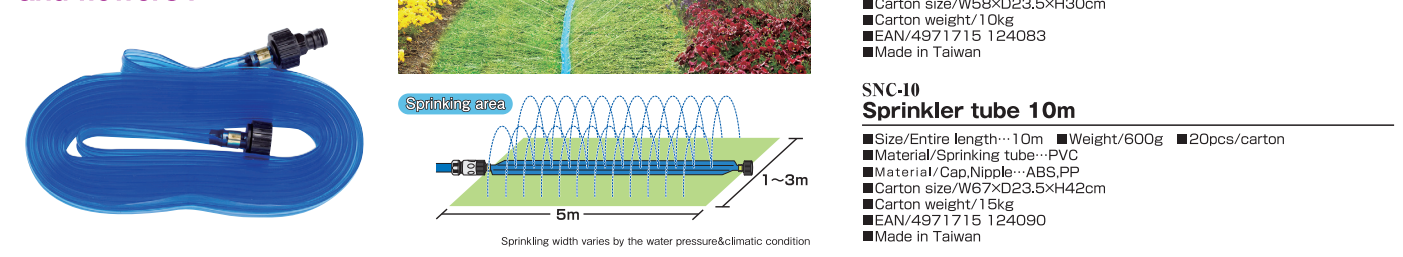

Sprinkler Tube

Smart watering solutions!
Using soft shower, friendly to plants and flowers!

SNC-5 Sprinkler tube 5m
■ Size/Entire length-5m ■ Weight/320g ■ 20pcs/carton
■ Material/Sprinkler tube-PVC
■ Material/Cap,Nipple-ABS,PP
■ Color/Blue ■ 24pcs/carton
■ Carton size/W58xD23.5xH30cm
■ Carton weight/10kg
■ EAN/4971715 124083
■ Made in Taiwan

SNC-10 Sprinkler tube 10m
■ Size/Entire length-10m ■ Weight/600g ■ 20pcs/carton
■ Material/Sprinkler tube-PVC
■ Material/Cap,Nipple-ABS,PP
■ Carton size/W67xD23.5xH42cm
■ Carton weight/15kg
■ EAN/4971715 124090
■ Made in Taiwan

■ Appearance and specifications are subject to change without notice for quality improvement.
■ Please note that the color of the product may differ from the actual product.
■ This catalog is published on April 2022.

Head office 3-7-58, Minamiyokkamachi Sanjo-City Niigata, Japan. ☎955-0852
☎81-256-364001 ☎81-256-364050
E-mail:nigata@greenlife-web.co.jp URL:http://www.greenlife-web.co.jp/english/
Branch office:
●Tokyo ●Osaka ●Fukuoka